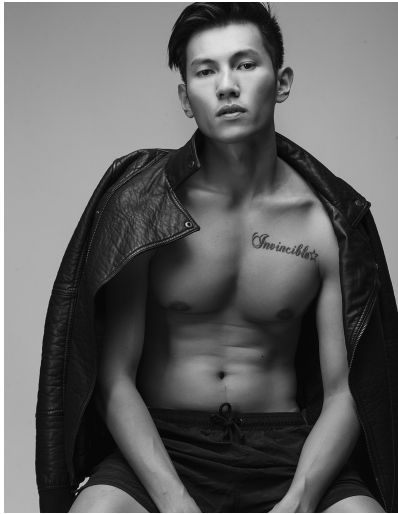

# Albern

|        |     |
|--------|-----|
| HEIGHT | 184 |
| WEIGHT |     |
| BUST   | 98  |
| WAIST  | 81  |
| HIPS   | 102 |
| BUST   | 98  |
| PANTS  | 32  |
| SHOES  | 44  |

[www.jimmodels.com](http://www.jimmodels.com)