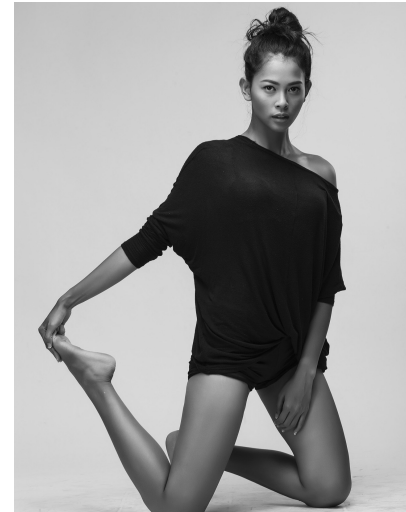

Bunga

HEIGHT	178
WEIGHT	
BUST	
WAIST	
HIPS	
BUST	
PANTS	27/28
SHOES	40

www.jimmodels.com

 +6221 7262690

 info@jimmodels.com