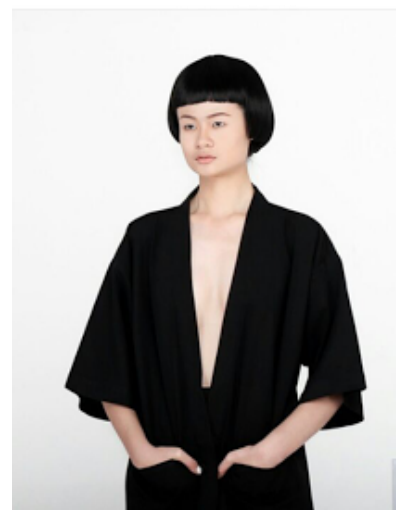

Elly

HEIGHT	175
WEIGHT	
BUST	79
WAIST	63
HIPS	91
BUST	79
PANTS	27/28
SHOES	40

www.jimmodels.com

 +6221 7262690

 info@jimmodels.com