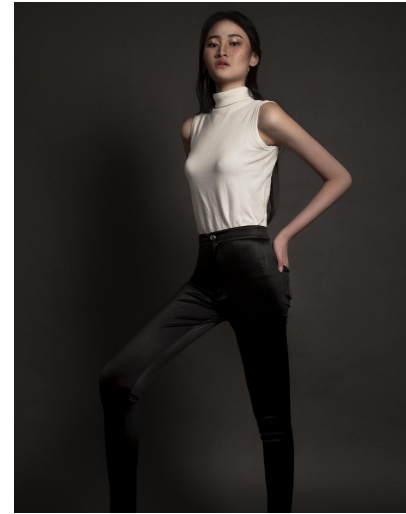

# Michelle

HEIGHT	181
WEIGHT	
BUST	80
WAIST	63
HIPS	90
BUST	80
PANTS	29
SHOES	40

[www.jimmodels.com](http://www.jimmodels.com)

 +6221 7262690

 [info@jimmodels.com](mailto:info@jimmodels.com)