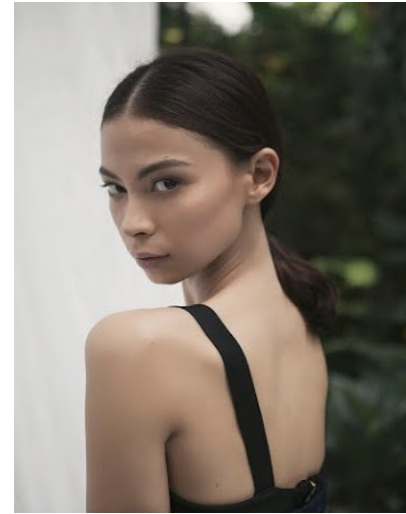

Misha

HEIGHT	176
WEIGHT	50
BUST	75
WAIST	64
HIPS	91
BUST	75
PANTS	27
SHOES	39

www.jimmodels.com

 +6221 7262690

 info@jimmodels.com