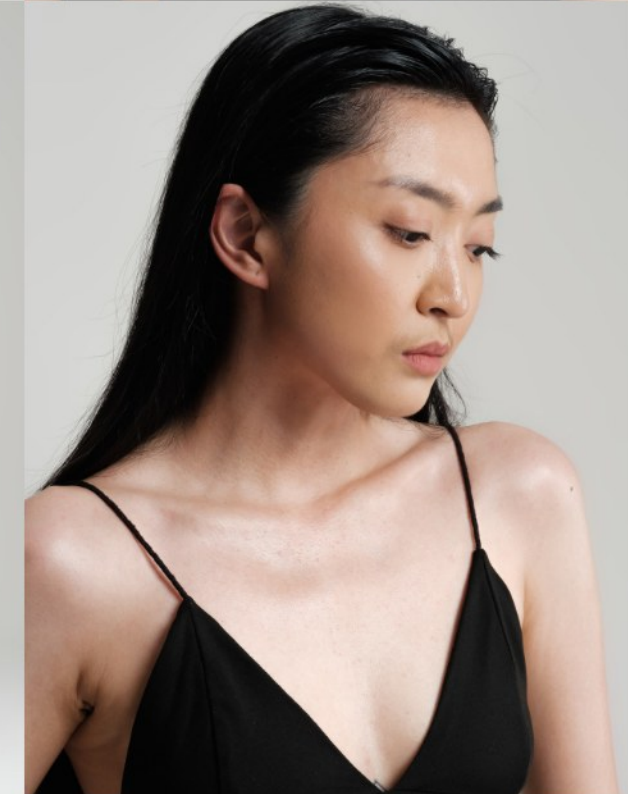

JIM MODELS

ELBE

HEIGHT 178 BUST 76 WAIST 60 HIPS 87 HAIR BLACK EYES BLACK SHOES 40
@JIMMODELS +6281370007775 @ELBENANDA