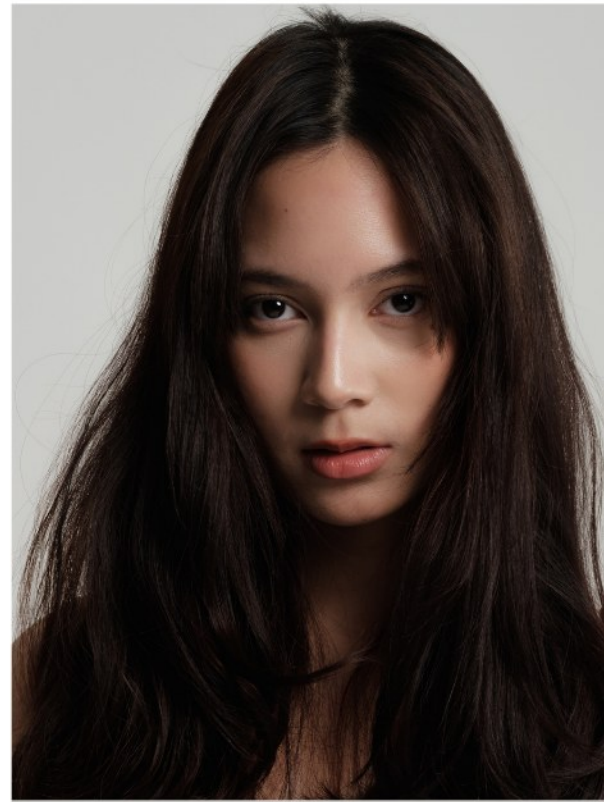

JIM MODELS

MECCA

HEIGHT 176 BUST 80 WAIST 64 HIPS 89 HAIR BLACK EYES BLACK SHOES 39
@JIMMODELS +6281370007775 @AURELMCC